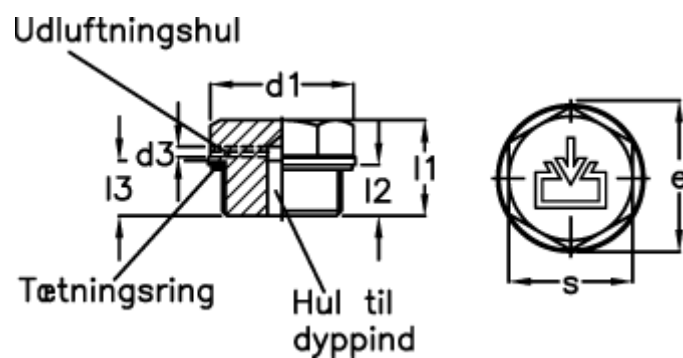

Data Sheet

Article number: 20246555

Description: E+G

Threaded plug GN 742-26-G1/2-ES-2

Measures

d1 = 26

d2 = G1/2

d3 = 2

d4 = M5

e = 24.3

l1 = 16.0

l2 = 8.5

s = 21